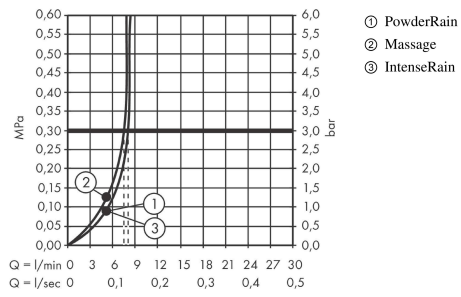

Pulsify Select S
Shower set 105 3jet Relaxation EcoSmart with shower bar 65 cm
 Surfaces: **Chrome** Article Number: **24161000**

Description

product features

- consists of: hand shower, slider, shower bar, shower hose
- shower head size: 105 mm
- spray type: PowderRain, IntenseRain, Massage spray
- convenient diversion via Select button
- maximum flow rate at 3 bar: 8,2 l/min
- minimum flow pressure: 1,2 bar
- wall supports of plastic
- stand pipe length: 669 mm
- shower bar diameter: 22 mm
- profile stand pipe: round
- drilling distance 625 mm
- height-adjustable slider with locking push-button slider

Technology

Design awards

reddot winner 2021

Product image

Scale drawing

Pulsify Select S
Shower set 105 3jet Relaxation EcoSmart with shower bar 65 cm
 Surfaces: **Chrome** Article Number: **24161000**

Flowchart

The consumption was measured in combination with the appropriate fittings (thermostat/mixer/in-wall valve) to reflect actual application in practice.

Pulsify Select S
Shower set 105 3jet Relaxation EcoSmart with shower bar 65 cm
 Surfaces: **Chrome** Article Number: **24161000**