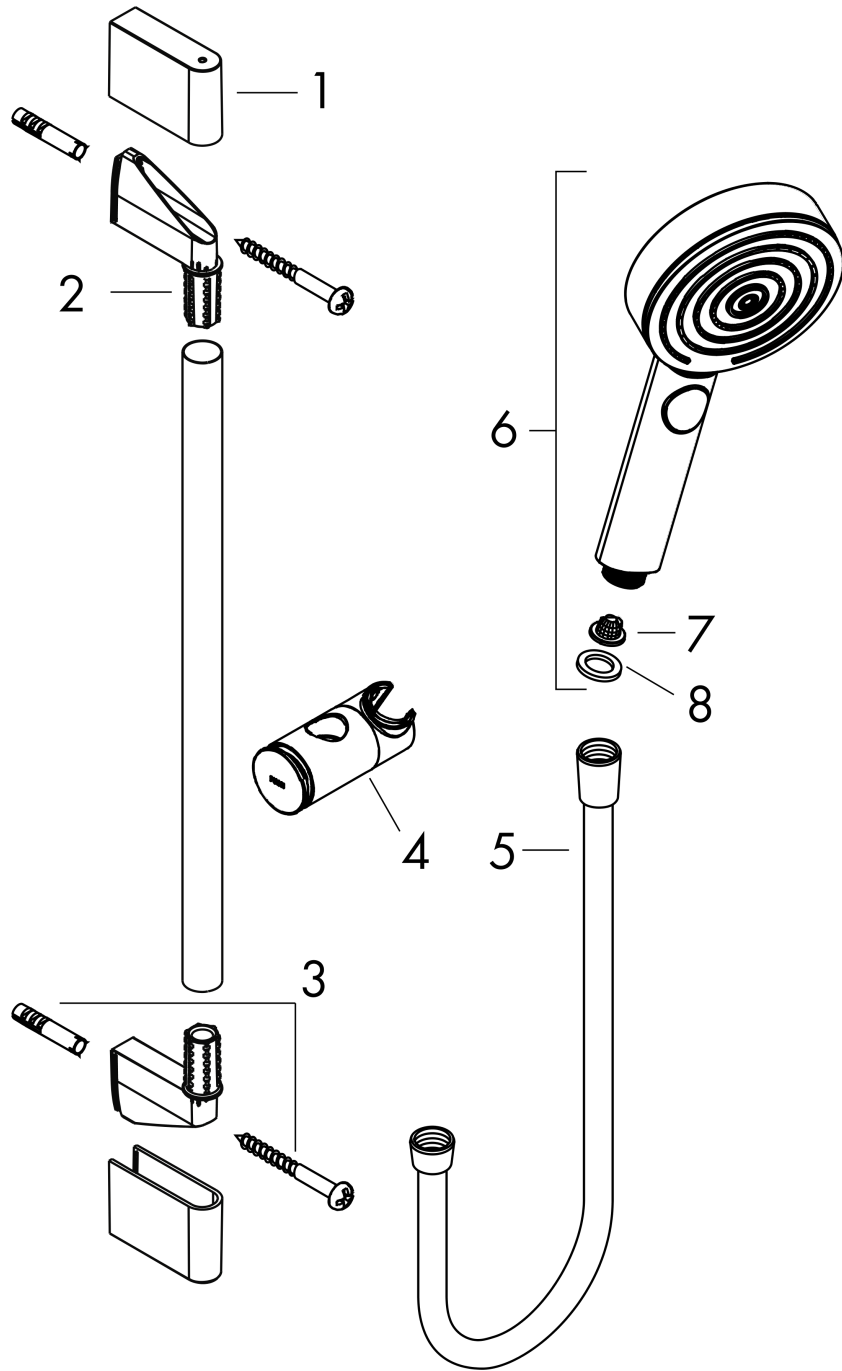

Pulsify Select S
Shower set 105 3jet Relaxation EcoSmart with shower bar 65 cm
 Surfaces: **Chrome** Article Number: **24161000**

Description

product features

- consists of: hand shower, slider, shower bar, shower hose
- shower head size: 105 mm
- spray type: PowderRain, IntenseRain, Massage spray
- convenient diversion via Select button
- maximum flow rate at 3 bar: 8,2 l/min
- minimum flow pressure: 1,2 bar
- wall supports of plastic
- stand pipe length: 669 mm
- shower bar diameter: 22 mm
- profile stand pipe: round
- drilling distance 625 mm
- height-adjustable slider with locking push-button slider

Technology

Design awards

reddot winner 2021

Product image

Scale drawing

Pulsify Select S
Shower set 105 3jet Relaxation EcoSmart with shower bar 65 cm
 Surfaces: **Chrome** Article Number: **24161000**

Flowchart

The consumption was measured in combination with the appropriate fittings (thermostat/mixer/in-wall valve) to reflect actual application in practice.

Pulsify Select S
Shower set 105 3jet Relaxation EcoSmart with shower bar 65 cm
 Surfaces: **Chrome** Article Number: **24161000**

Exploded Drawing

Year of production: >06/21

Pulsify Select S
Shower set 105 3jet Relaxation EcoSmart with shower bar 65 cm
 Surfaces: **Chrome** Article Number: **24161000**

Spare part list

Year of production: >06/21