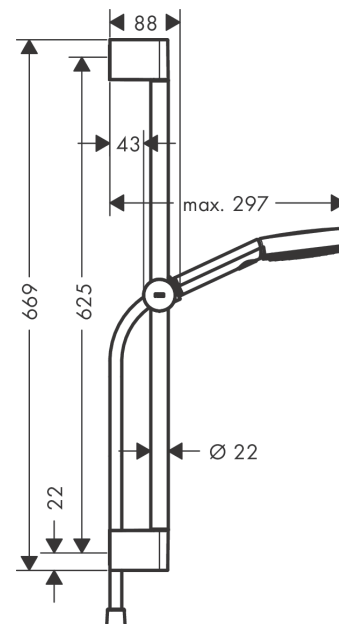

Pulsify Select S
Shower set 105 3jet Relaxation EcoSmart with shower bar 65 cm
 Surfaces: **Chrome** Article Number: **24161000**

Description

product features

- consists of: hand shower, slider, shower bar, shower hose
- shower head size: 105 mm
- spray type: PowderRain, IntenseRain, Massage spray
- convenient diversion via Select button
- maximum flow rate at 3 bar: 8,2 l/min
- minimum flow pressure: 1,2 bar
- wall supports of plastic
- stand pipe length: 669 mm
- shower bar diameter: 22 mm
- profile stand pipe: round
- drilling distance 625 mm
- height-adjustable slider with locking push-button slider

Technology

Design awards

reddot winner 2021

Product image

Scale drawing

Pulsify Select S
Shower set 105 3jet Relaxation EcoSmart with shower bar 65 cm
 Surfaces: **Chrome** Article Number: **24161000**

Flowchart

The consumption was measured in combination with the appropriate fittings (thermostat/mixer/in-wall valve) to reflect actual application in practice.

Pulsify Select S
Shower set 105 3jet Relaxation EcoSmart with shower bar 65 cm
 Surfaces: **Chrome** Article Number: **24161000**

Exploded Drawing

Year of production: >06/21

Pulsify Select S
Shower set 105 3jet Relaxation EcoSmart with shower bar 65 cm
 Surfaces: **Chrome** Article Number: **24161000**

Spare part list

Year of production: >06/21